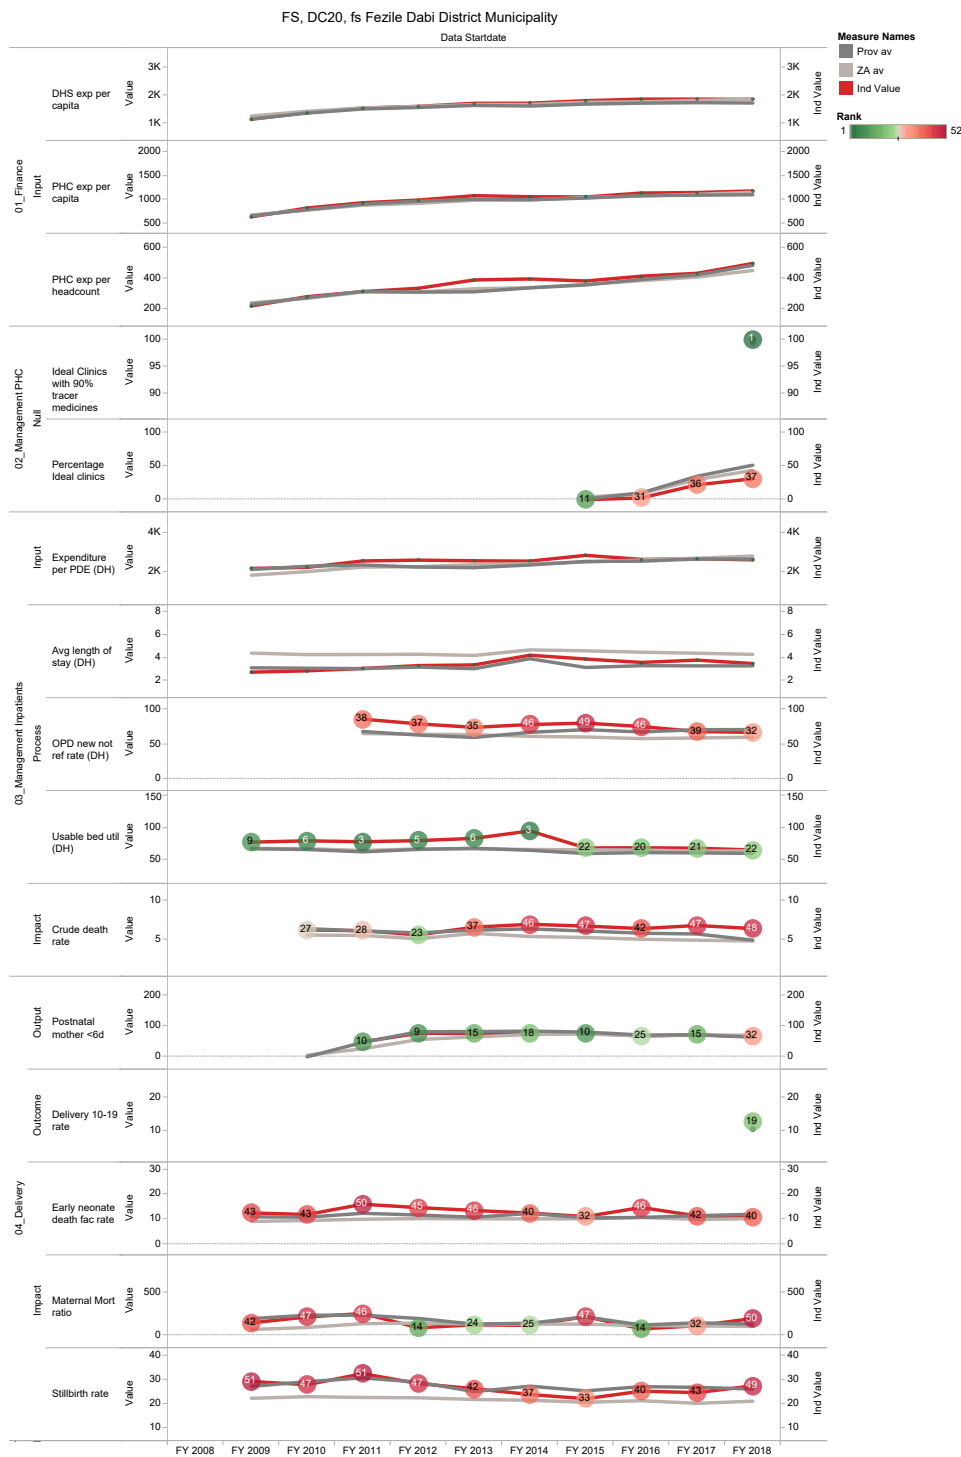

Fezile Dabi District Municipality (DC20)

The Fezile Dabi District Municipality⁹ is a Category C municipality. It consists of four local municipalities: Moqhaka, Metsimaholo, Ngwathe and Mafube.

Population (2016)^h: 498 904

Population density (2016): 24.1 persons per km²

Estimated medical scheme coverage: 13.3%

Annual trends, 2008/09 – 2017/18

g The Local Government Handbook South Africa 2017. A complete guide to municipalities in South Africa. Seventh edition. Accessible at: www.municipalities.co.za.

h Mid-Year Population Estimates 2016, Stats SA.