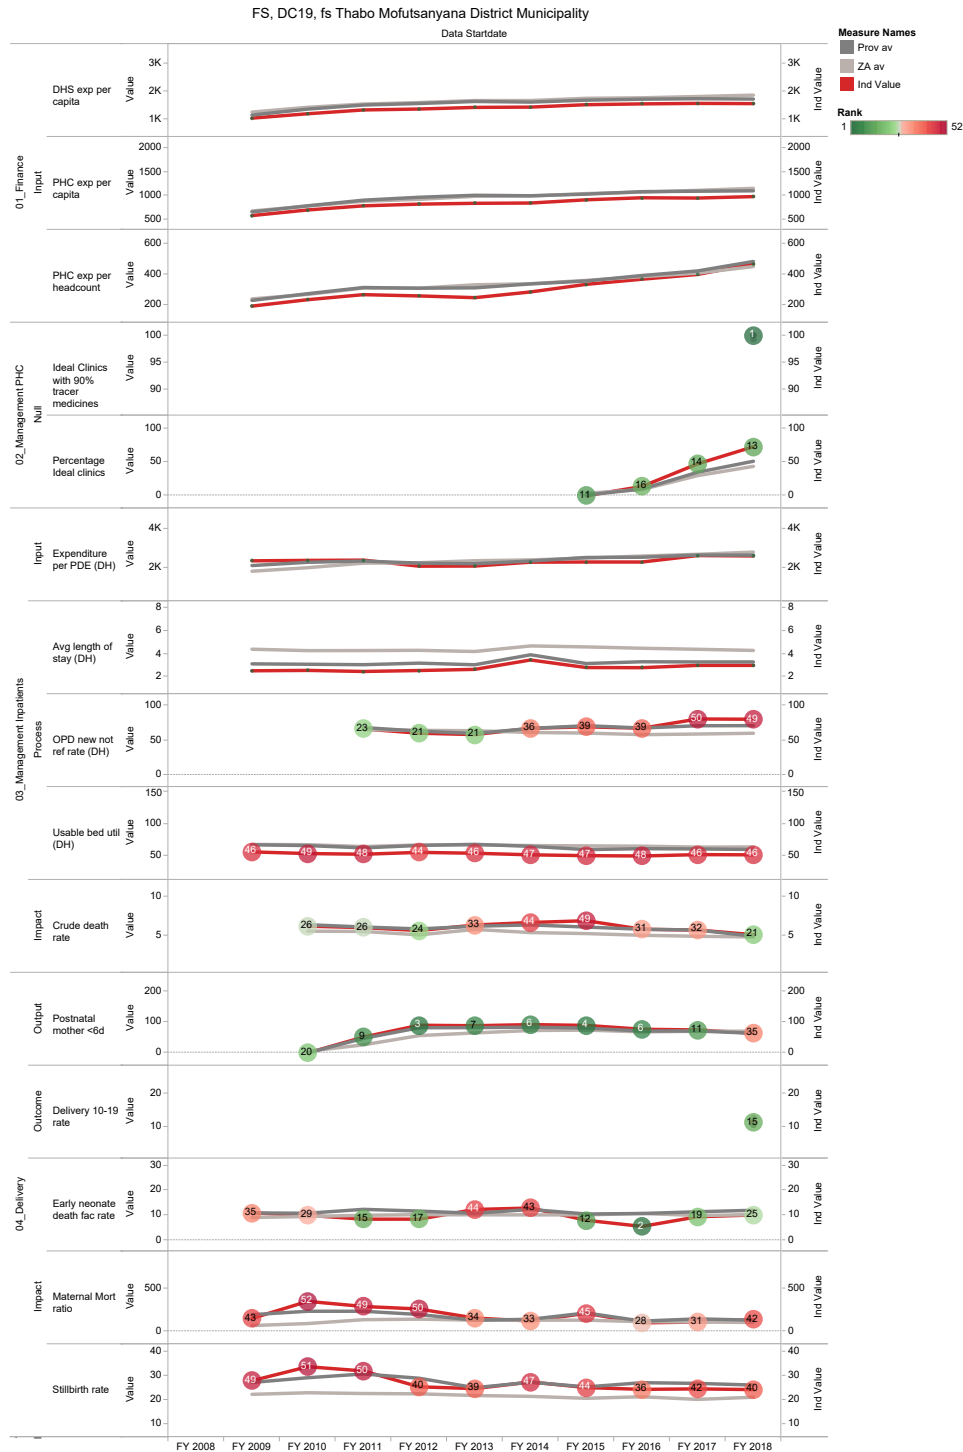

Thabo Mofutsanyana District Municipality (DC19)

The Thabo Mofutsanyana District Municipality^e is a Category C municipality located in the eastern Free State Province, and borders on Lesotho. It comprises six local municipalities: Setsoto, Dihlabeng, Nketoana, Maluti-A-Phofung, Phumelela and Mantsopa.

Population (2016)^f: 783 402

Population density (2016): 23.9 persons per km²

Estimated medical scheme coverage: 9.5%

Annual trends, 2008/09 – 2017/18

^e The Local Government Handbook South Africa 2017. A complete guide to municipalities in South Africa. Seventh edition. Accessible at: www.municipalities.co.za.

^f Mid-Year Population Estimates 2016, Stats SA.