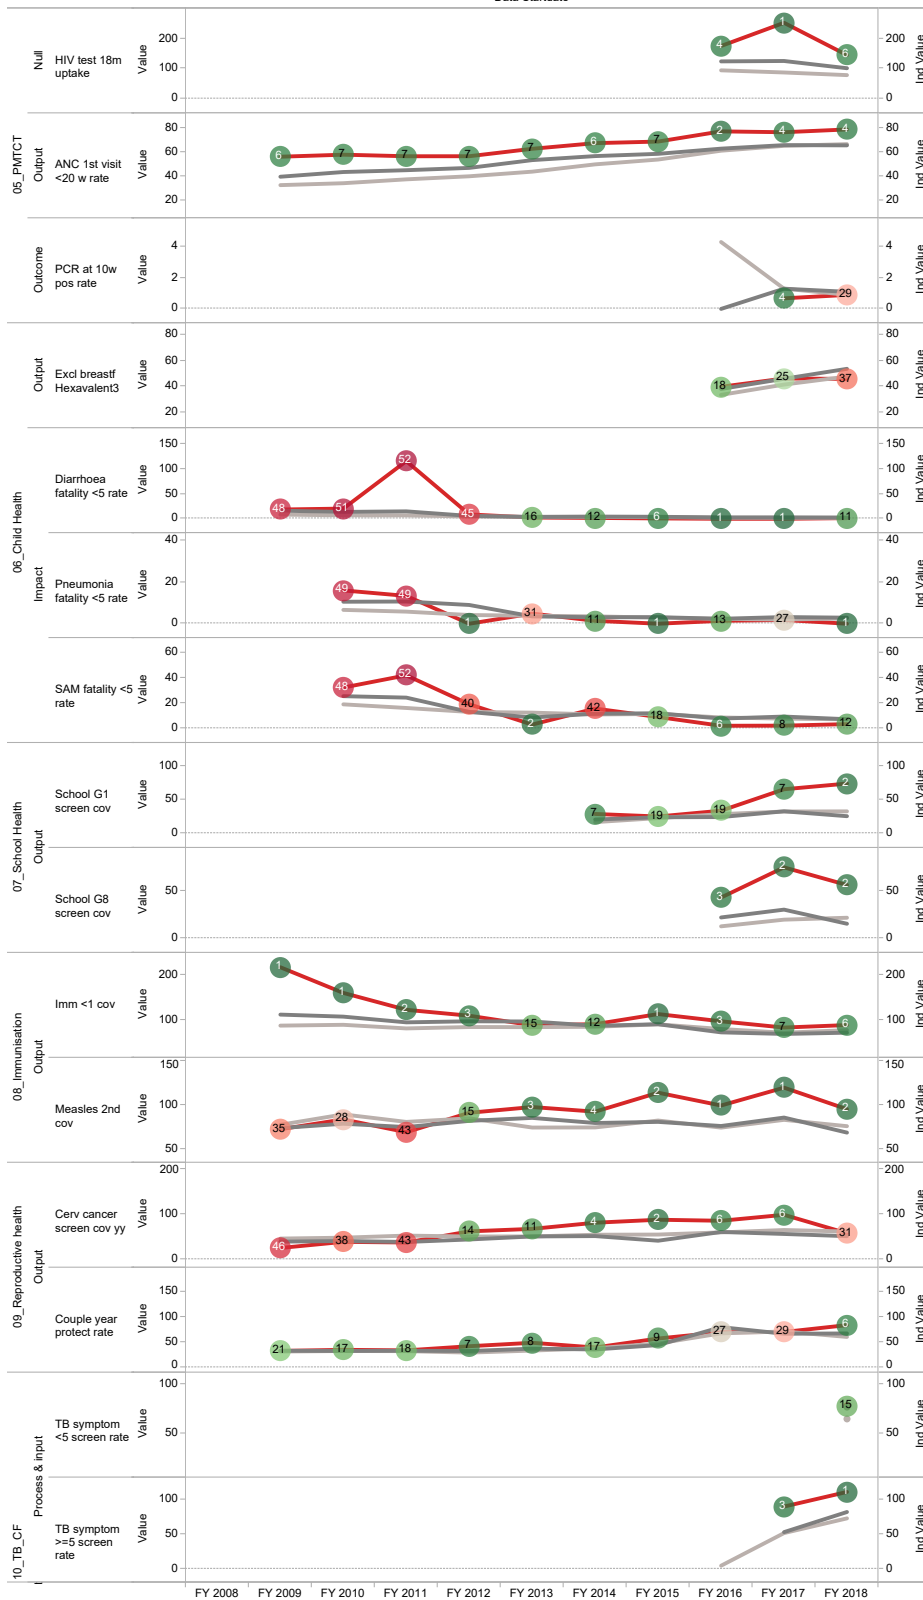

Population (2016)^b: 153 612

Population density (2016): 4.5 persons per km²

Estimated medical scheme coverage: 12.7%

Annual trends, 2008/09 – 2017/18

a The Local Government Handbook South Africa 2017. A complete guide to municipalities in South Africa. Seventh edition. Accessible at: www.municipalities.co.za.

b Mid-Year Population Estimates 2016, Stats SA.

Section B: Profile Free State Province

FS, DC16, fs Xhariep District Municipality

Data Startdate

Measure Names

- Prov av
- ZA av
- Ind Value

Rank
1

FS, DC16, fs Xhariep District Municipality

Lejweleputswa District Municipality (DC18)

The Lejweleputswa District Municipality^c is a Category C municipality situated in the north-western part of the Free State. It consists of the following five local municipalities: Masilonyana, Tokologo, Tswelopele, Matjhabeng and Nala.

Population (2016)^d: 662 866

Population density (2016): 20.5 people per km²

Estimated medical scheme coverage: 11.8%

Annual trends, 2008/09 – 2017/18

c The Local Government Handbook South Africa 2017. A complete guide to municipalities in South Africa. Seventh edition. Accessible at: www.municipalities.co.za.