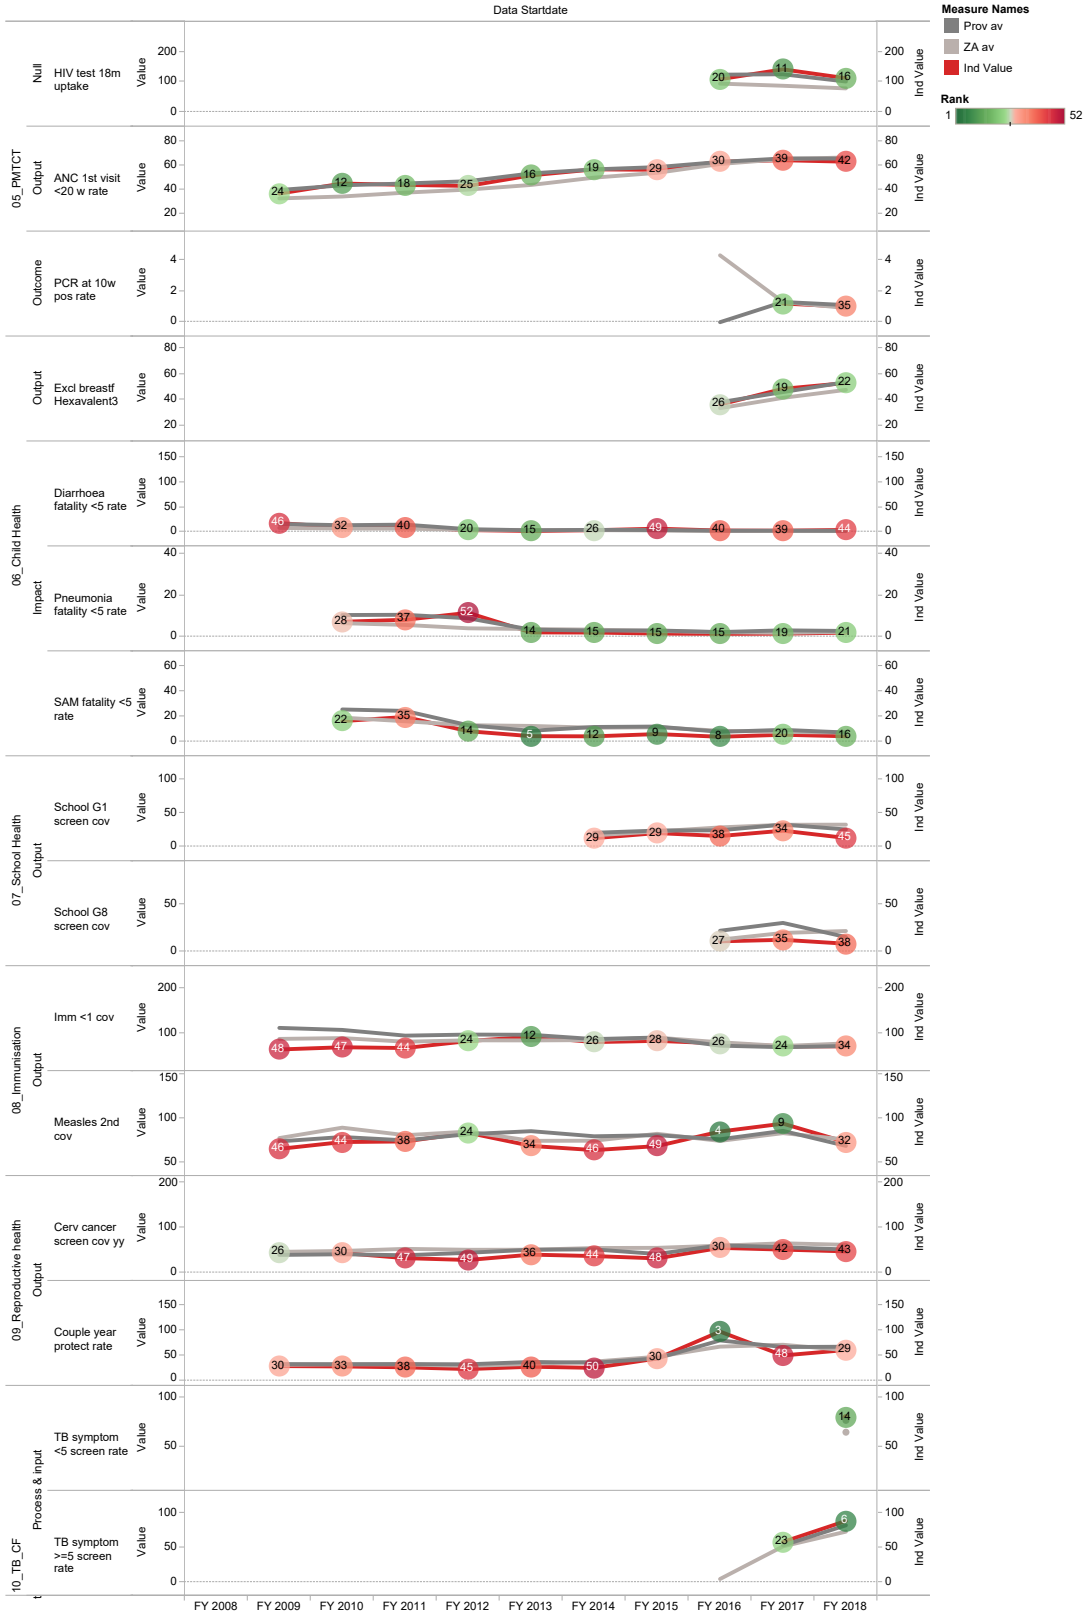

Section B: Profile Free State Province

FS, MAN, fs Mangaung Metropolitan Municipality