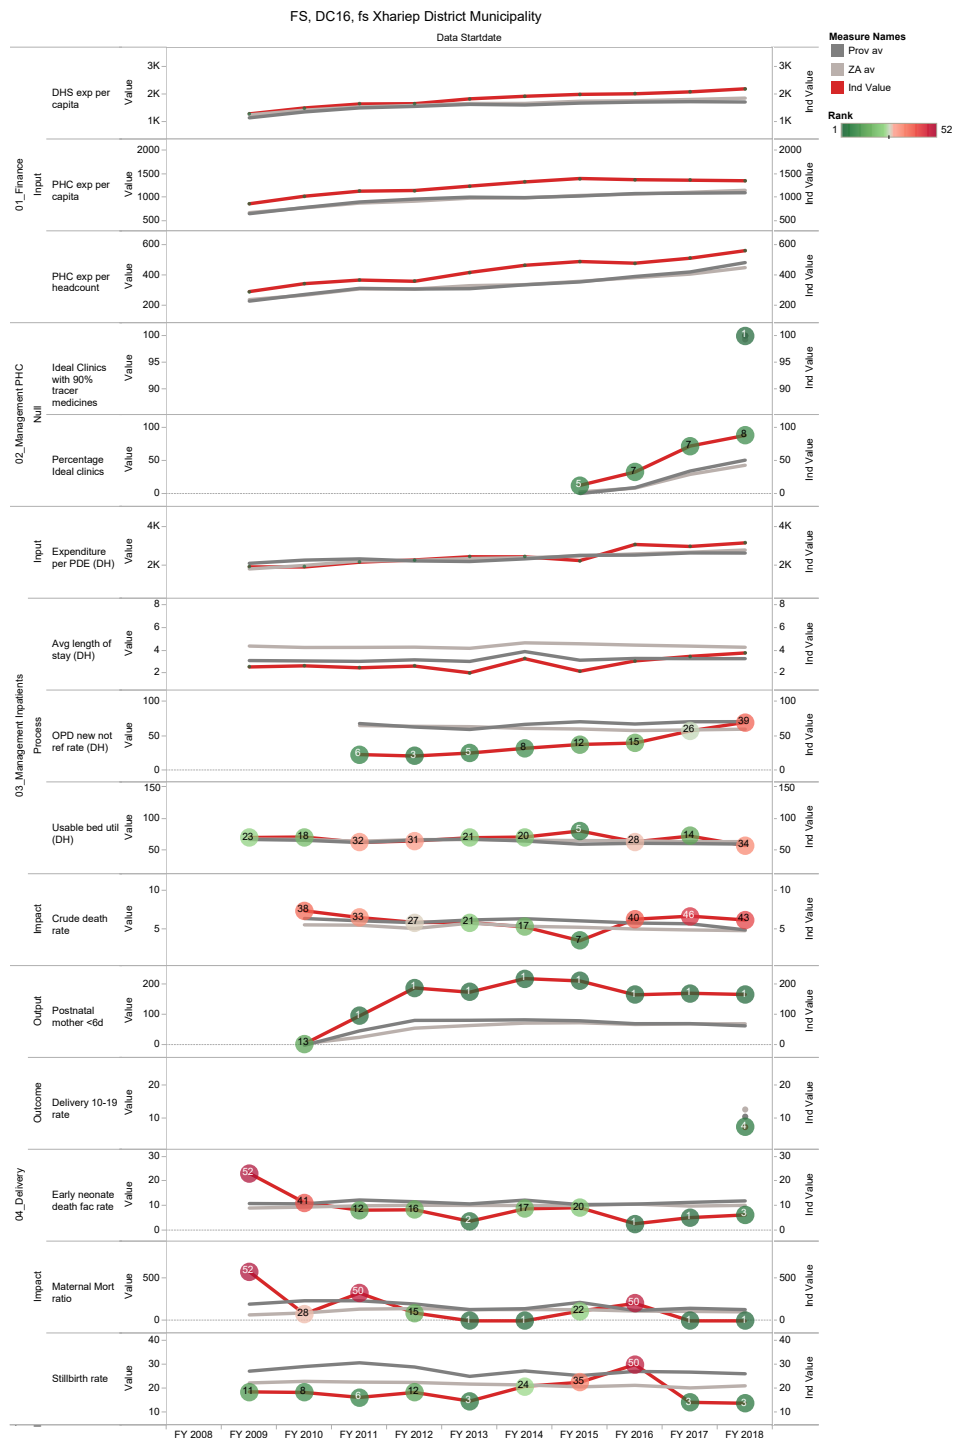

15 Free State Province

Xhariep District Municipality (DC16)

The Xhariep District Municipality^a is a Category C municipality situated in the southern part of the Free State. It comprises three local municipalities: Letsemeng, Kopanong and Mohokare.

Population (2016)^b: 153 612

Population density (2016): 4.5 persons per km²

Estimated medical scheme coverage: 12.7%

Annual trends, 2008/09 – 2017/18

a The Local Government Handbook South Africa 2017. A complete guide to municipalities in South Africa. Seventh edition. Accessible at: www.municipalities.co.za.

Lejweleputswa District Municipality (DC18)

The Lejweleputswa District Municipality^c is a Category C municipality situated in the north-western part of the Free State. It consists of the following five local municipalities: Masilonyana, Tokologo, Tswelopele, Matjhabeng and Nala.