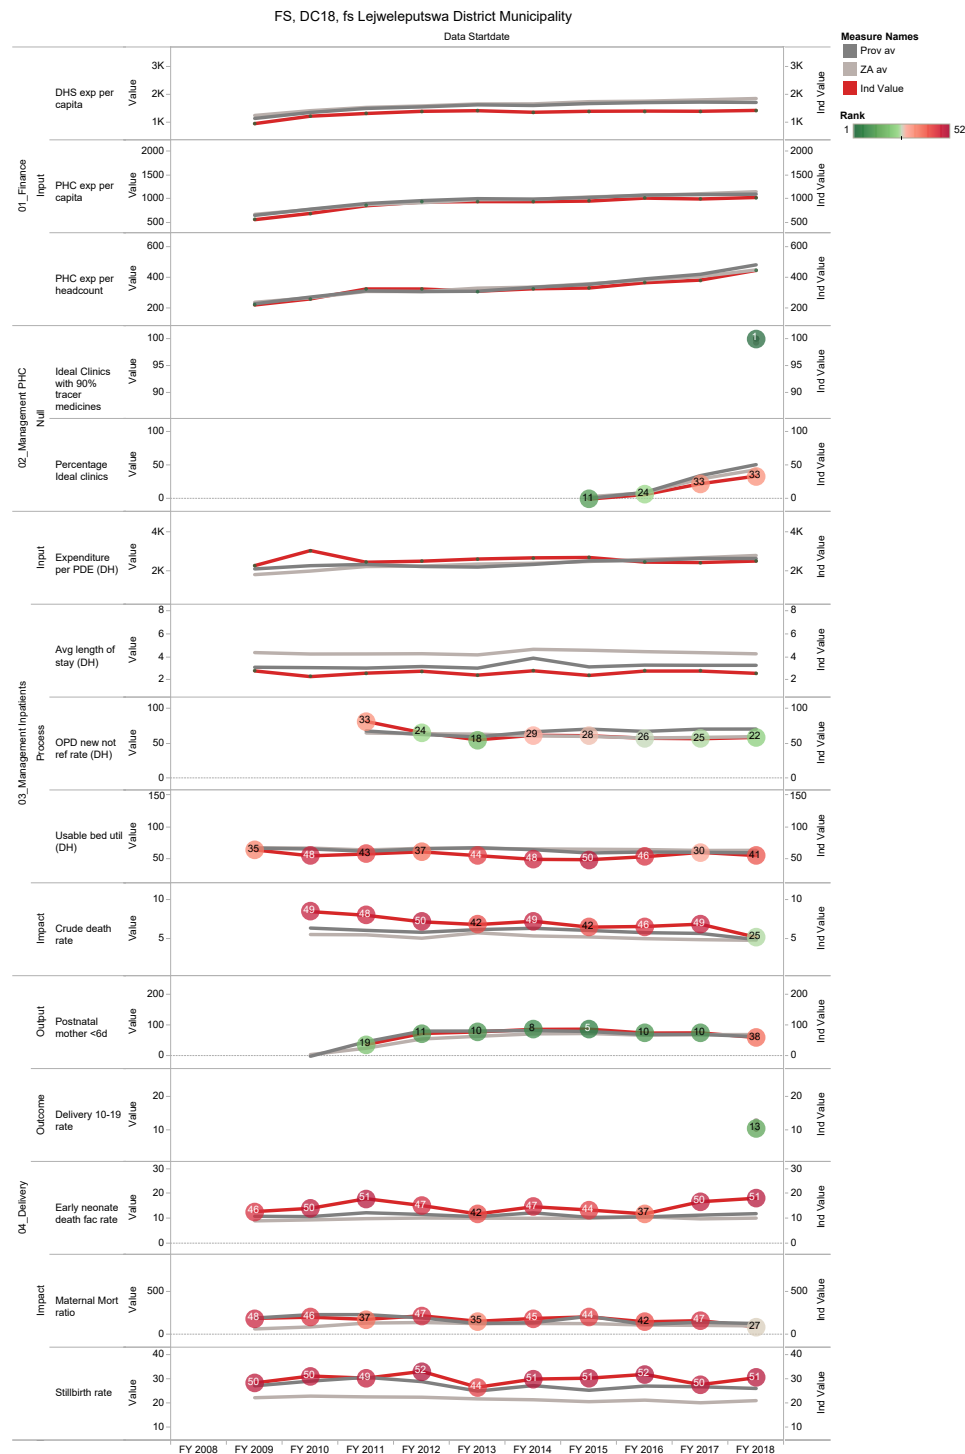

Population (2016)^b: 153 612

Population density (2016): 4.5 persons per km²

Estimated medical scheme coverage: 12.7%

Annual trends, 2008/09 – 2017/18

a The Local Government Handbook South Africa 2017. A complete guide to municipalities in South Africa. Seventh edition. Accessible at: www.municipalities.co.za.

Lejweleputswa District Municipality (DC18)

The Lejweleputswa District Municipality^c is a Category C municipality situated in the north-western part of the Free State. It consists of the following five local municipalities: Masilonyana, Tokologo, Tswelopele, Matjhabeng and Nala.

Population (2016)^d: 662 866

Population density (2016): 20.5 people per km²

Estimated medical scheme coverage: 11.8%

Annual trends, 2008/09 – 2017/18

c The Local Government Handbook South Africa 2017. A complete guide to municipalities in South Africa. Seventh edition. Accessible at: www.municipalities.co.za.