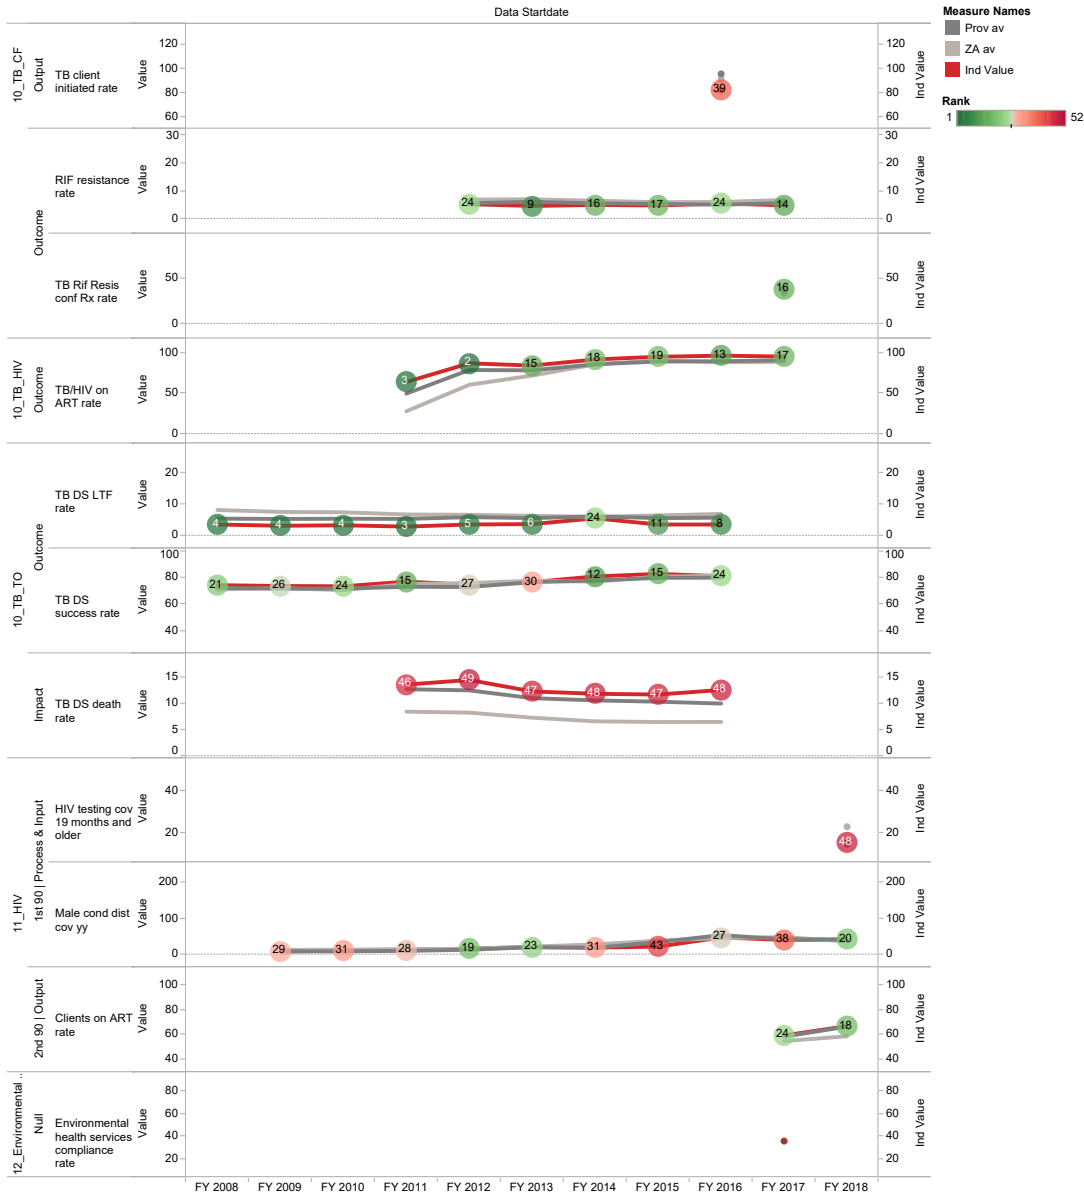

FS, DC19, fs Thabo Mofutsanyana District Municipality