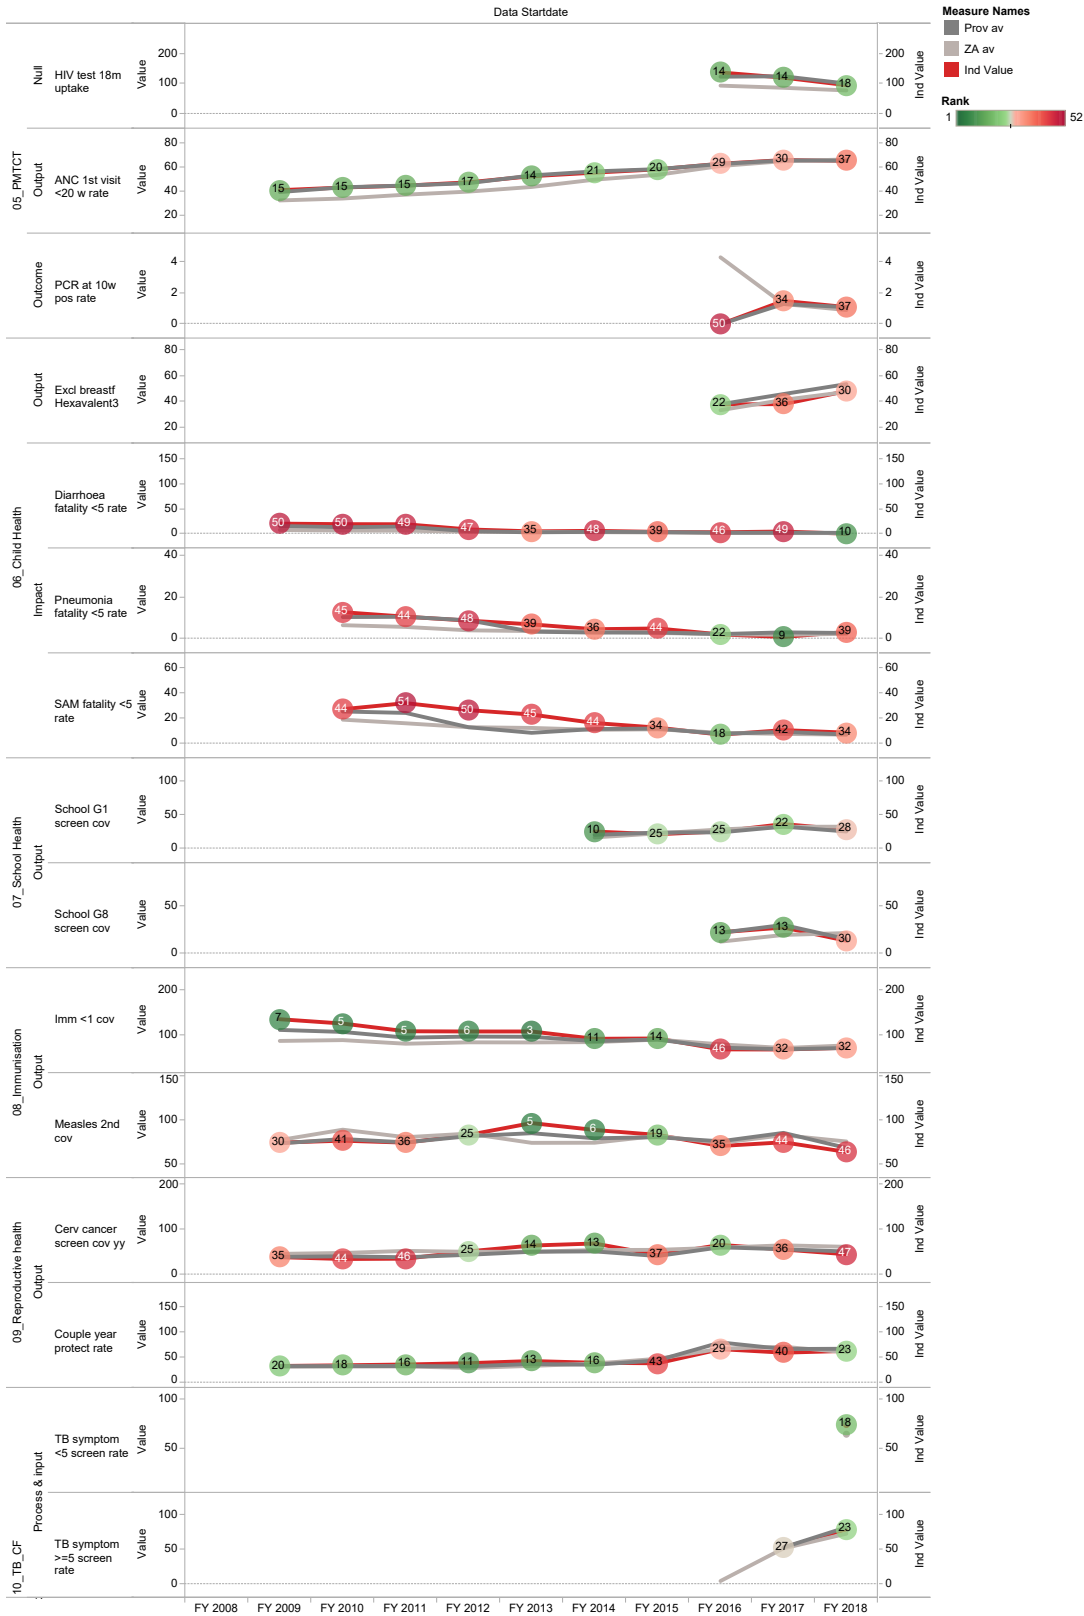

Section B: Profile Free State Province

FS, DC19, fs Thabo Mofutsanyana District Municipality