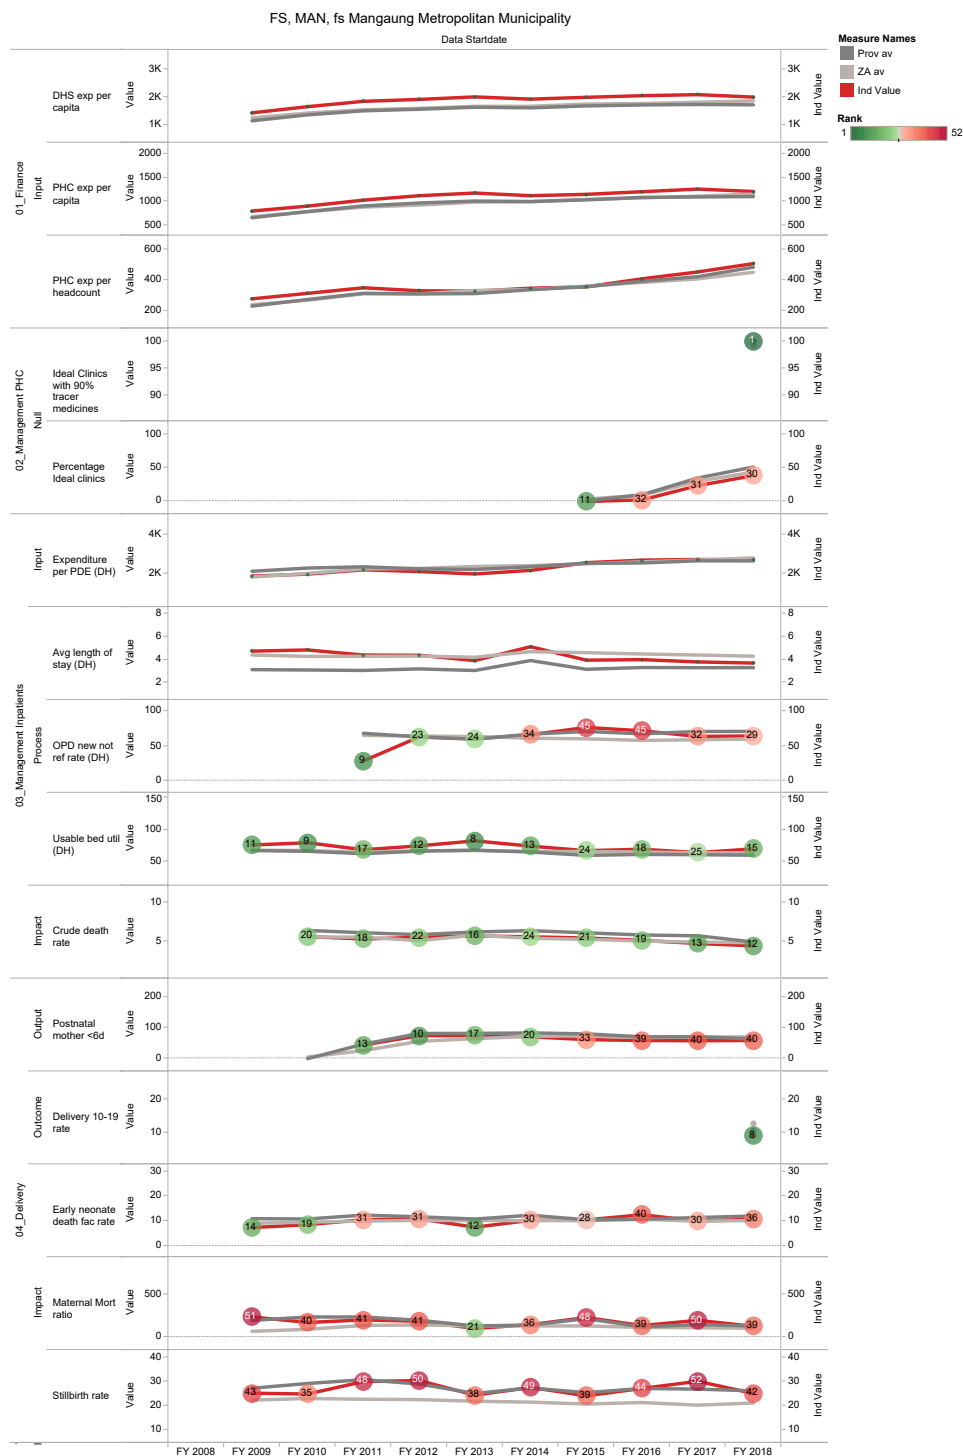

Mangaung Metropolitan Municipality (MAN)

The Mangaung Metropolitan Municipalityⁱ is a Category A municipality. Mangaung Metropolitan Municipality comprises four health sub-districts, namely Bloemfontein, Botshabelo, Naledi and Thaba N'chu.

Population (2016)^j: 767 854

Population density (2016): 77.7 persons per km²

Estimated medical scheme coverage: 20.7%

Annual trends, 2008/09 – 2017/18

ⁱ The Local Government Handbook South Africa 2017. A complete guide to municipalities in South Africa. Seventh edition. Accessible at: www.municipalities.co.za.

^j Mid-Year Population Estimates 2016, Stats SA.