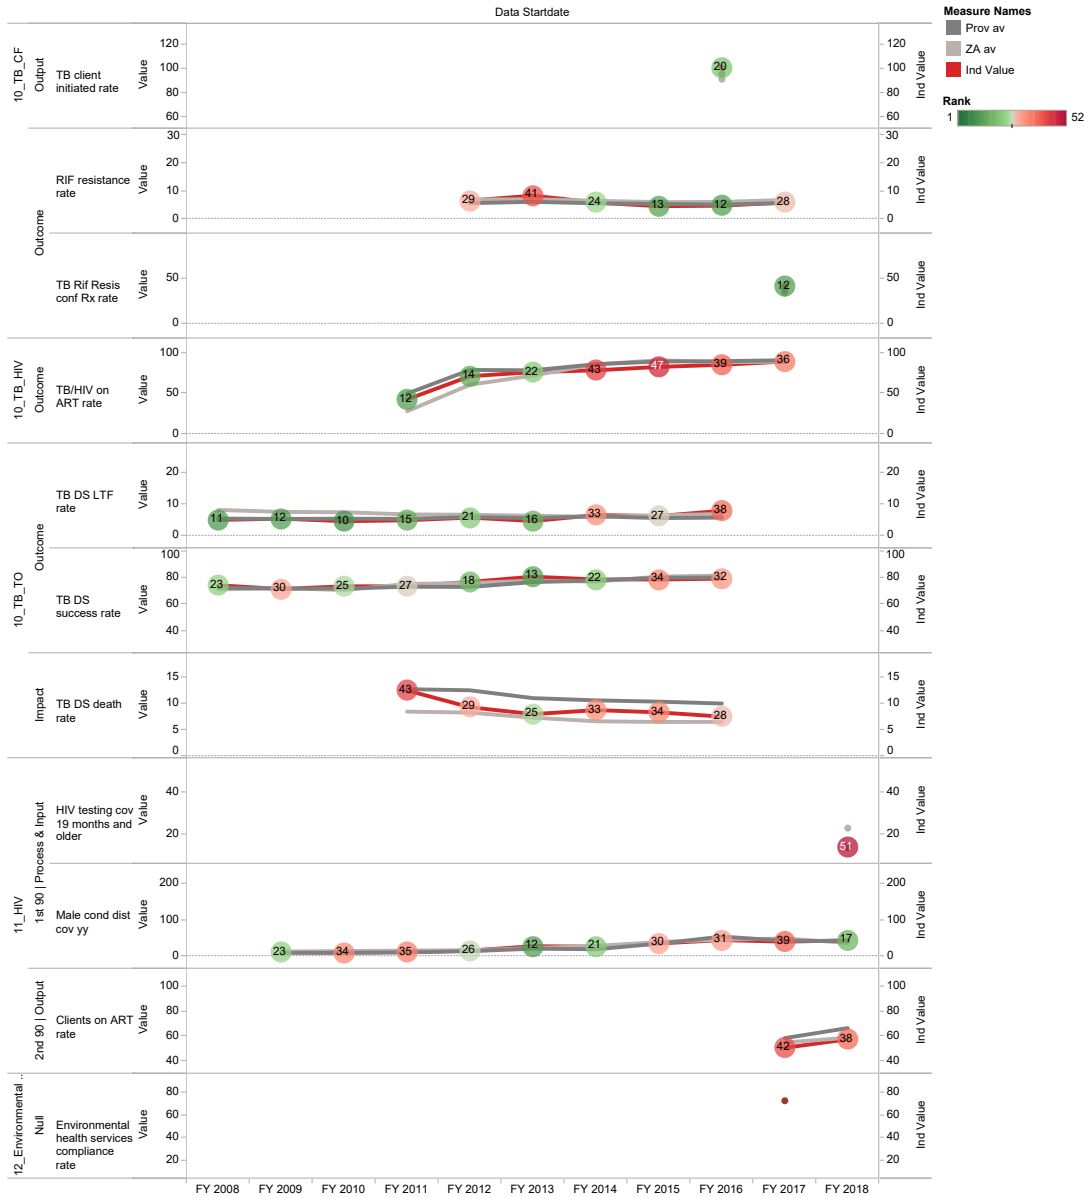

Section B: Profile Free State Province

FS, DC18, fs Lejweleputswa District Municipality