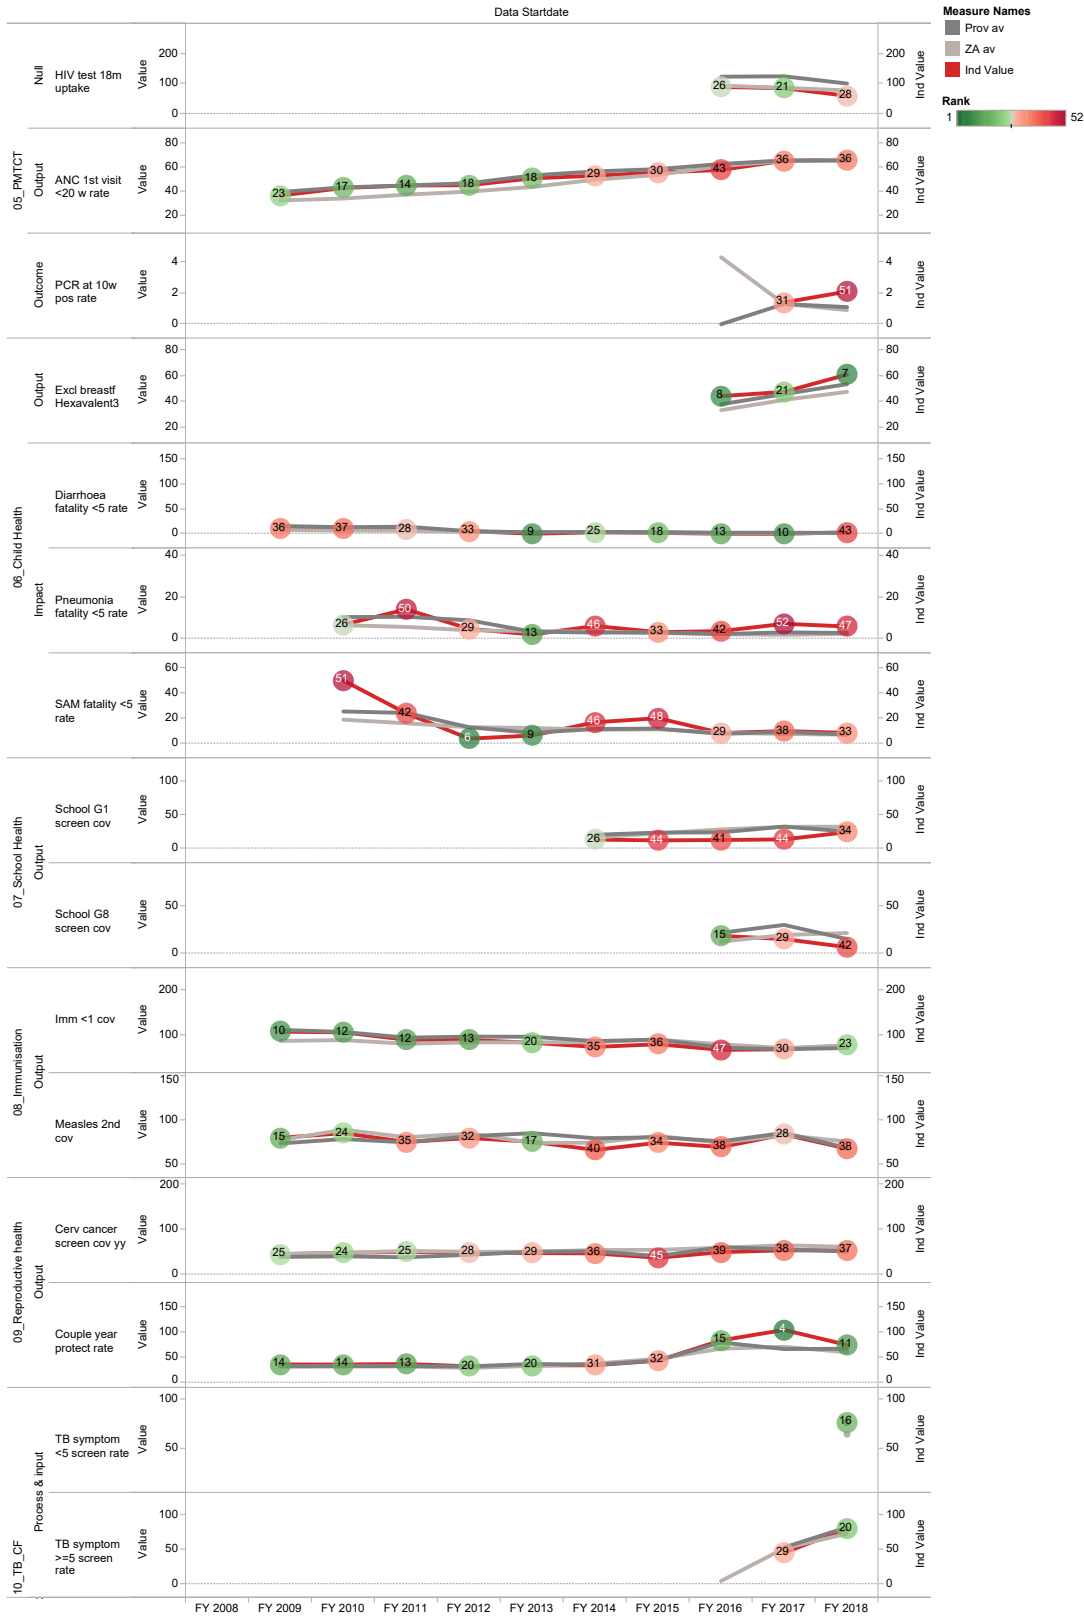

FS, DC20, fs Fezile Dabi District Municipality