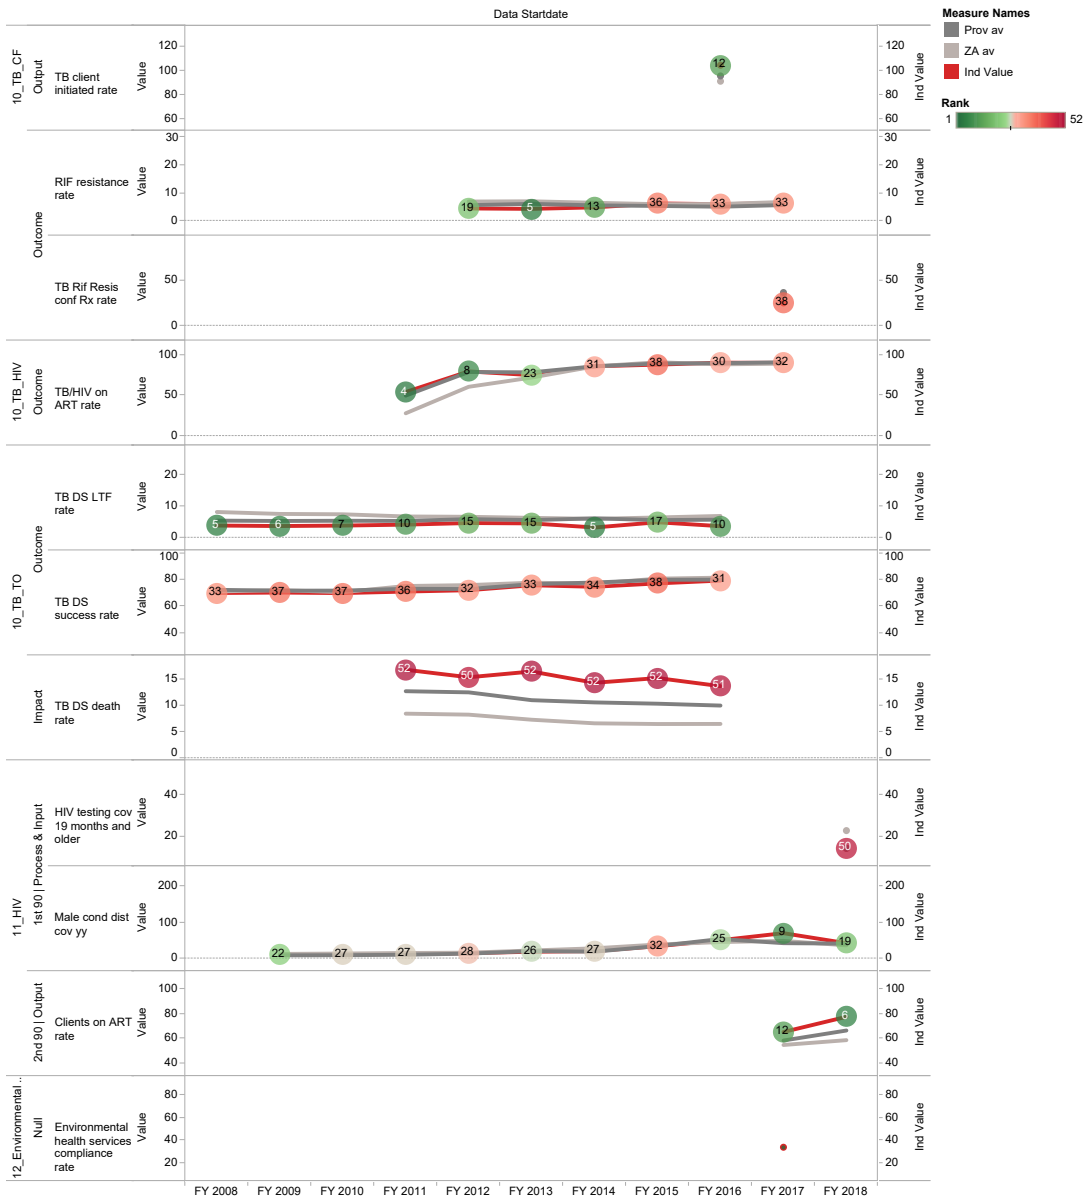

Section B: Profile Free State Province

FS, DC20, fs Fezile Dabi District Municipality