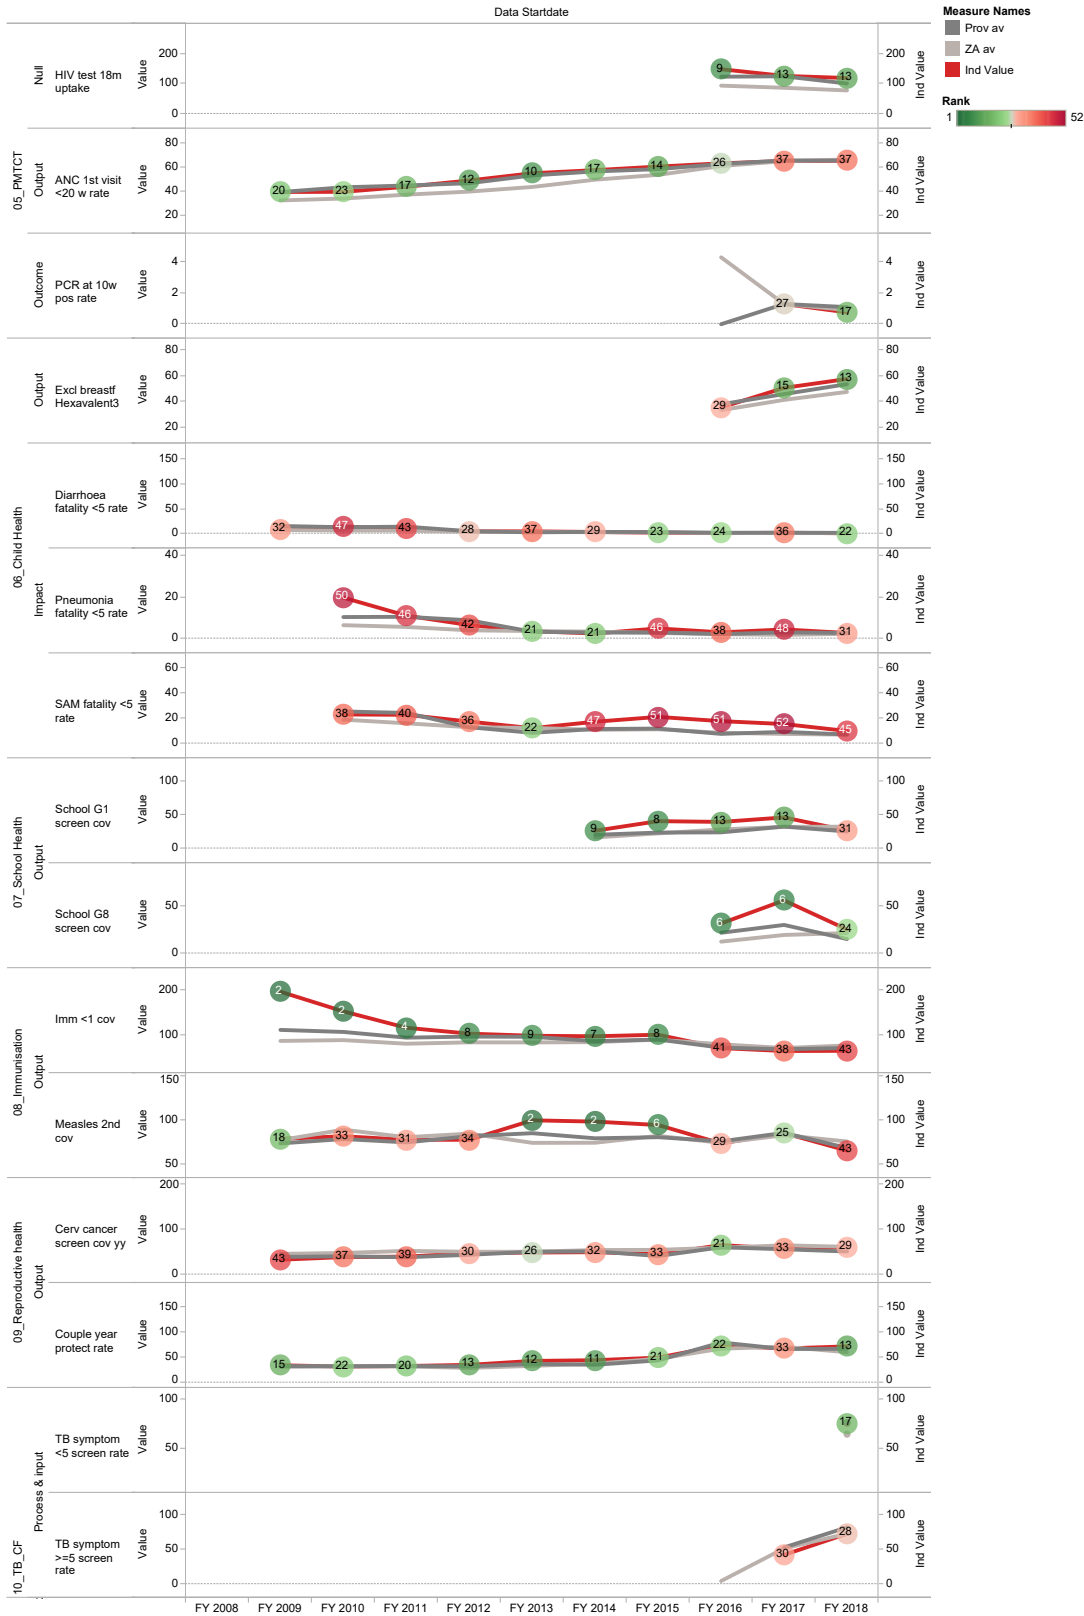

FS, DC18, fs Lejweleputswa District Municipality