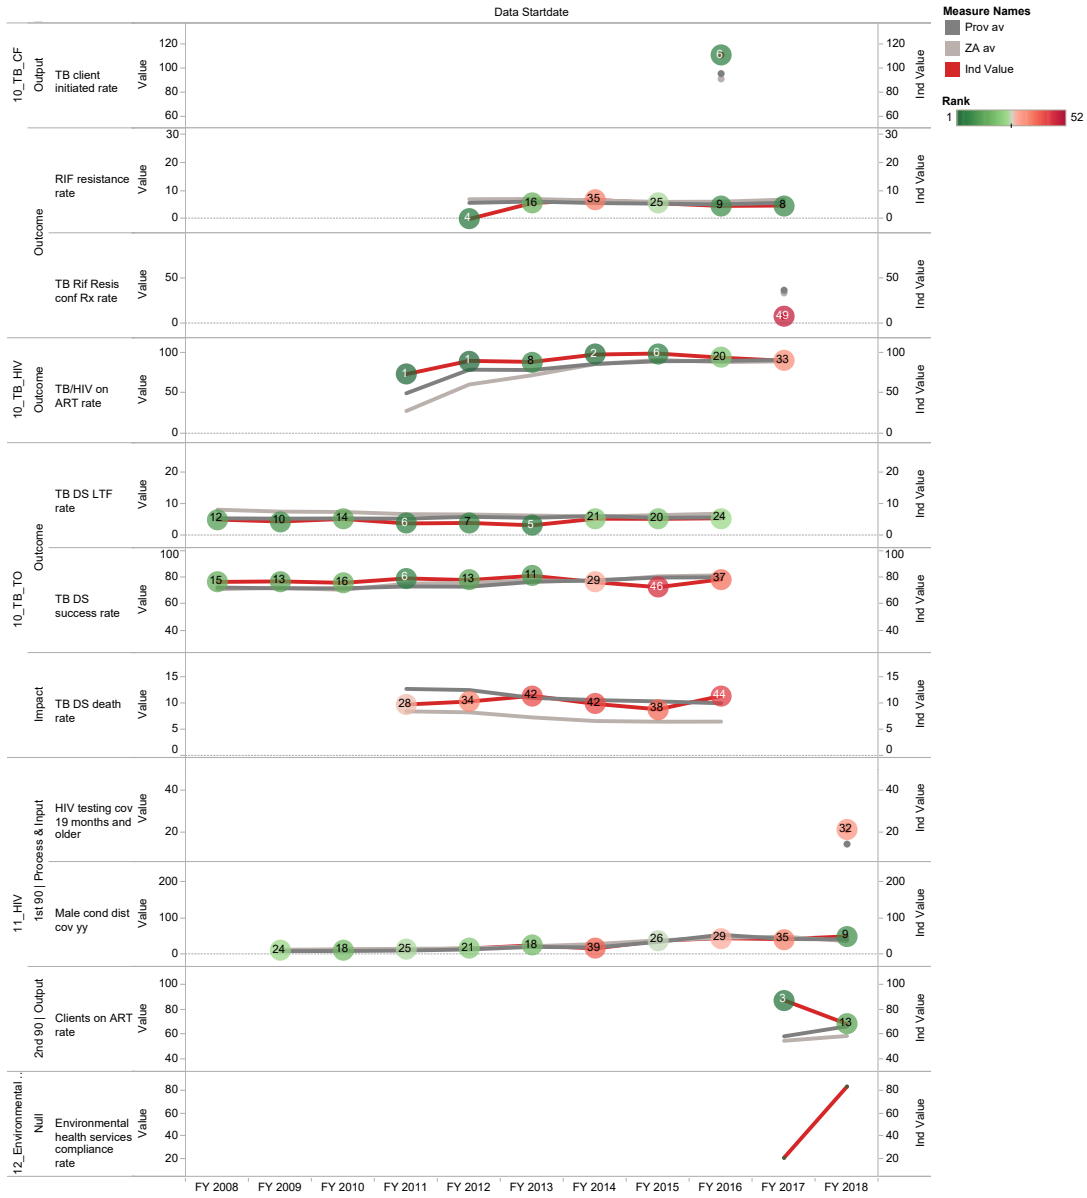

Population (2016)^b: 153 612

Population density (2016): 4.5 persons per km²

Estimated medical scheme coverage: 12.7%

Annual trends, 2008/09 – 2017/18

a The Local Government Handbook South Africa 2017. A complete guide to municipalities in South Africa. Seventh edition. Accessible at: www.municipalities.co.za.

b Mid-Year Population Estimates 2016, Stats SA.

Section B: Profile Free State Province

FS, DC16, fs Xhariep District Municipality

Data Startdate

Measure Names

- Prov av
- ZA av
- Ind Value

Rank
1

FS, DC16, fs Xhariep District Municipality

Lejweleputswa District Municipality (DC18)

The Lejweleputswa District Municipality^c is a Category C municipality situated in the north-western part of the Free State. It consists of the following five local municipalities: Masilonyana, Tokologo, Tswelopele, Matjhabeng and Nala.